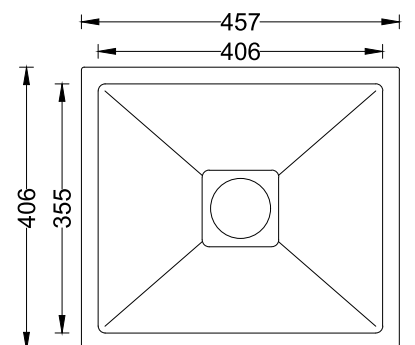

Model Code : **A01-201**

Sink Size : 457x406x200mm / 18"x16"x8"

Cut Out Size : 420x365mm

Cabinet Size : 500mm

ACCESSORIES

Strainer

Strainer Cover

Model Code : **A01-202**
Sink Size : 533x457x200mm / 21"x18"x8"
Cut Out Size : 495x420mm
Cabinet Size : 600mm

ACCESSORIES

Strainer

Strainer Cover

Model Code : **A01-203**

Sink Size : 610x457x228mm / 24"x18"x9"

Cut Out Size : 570x420mm

Cabinet Size : 650mm

ACCESSORIES

Sink Size : 915x457x228mm / 36"x18"x9"

Cut Out Size : 875x420mm

Cabinet Size : 1000mm

ACCESSORIES

Strainer

Strainer Cover

Model Code : **A01-208LX**
 Sink Size : 610x460x228mm / 24"x18"x9"
 Cut Out Size : 570x420mm
 Cabinet Size : 650mm

ACCESSORIES

Model Code : **A01-209LX**
 Sink Size : 762x508x228mm / 30"x20"x9"
 Cut Out Size : 725x470mm
 Cabinet Size : 800mm

ACCESSORIES

Model Code : **A02-210LX**
 Sink Size : 813x508x228mm / 32"x20"x9"
 Cut Out Size : 775x470mm
 Cabinet Size : 900mm