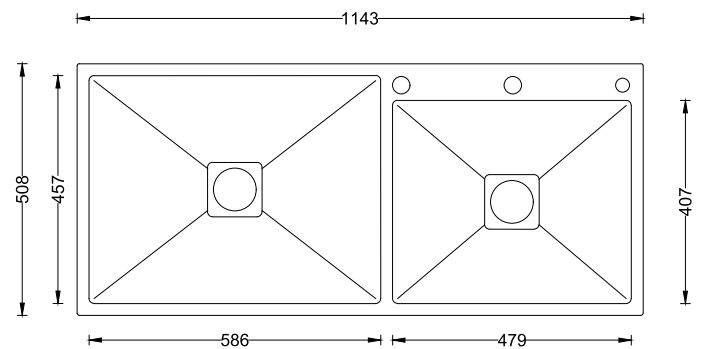

Sink Size : 915x457x228mm / 36"x18"x9"

Cut Out Size : 875x420mm

Cabinet Size : 1000mm

ACCESSORIES

Strainer

Strainer Cover

Model Code : **A01-208LX**
 Sink Size : 610x460x228mm / 24"x18"x9"
 Cut Out Size : 570x420mm
 Cabinet Size : 650mm

ACCESSORIES

Model Code : **A01-209LX**
 Sink Size : 762x508x228mm / 30"x20"x9"
 Cut Out Size : 725x470mm
 Cabinet Size : 800mm

ACCESSORIES

Model Code : **A02-210LX**
 Sink Size : 813x508x228mm / 32"x20"x9"
 Cut Out Size : 775x470mm
 Cabinet Size : 900mm

ACCESSORIES

Model Code : **A02-211LX**
 Sink Size : 915x508x228mm / 36"x20"x9"
 Cut Out Size : 875x470mm
 Cabinet Size : 1000mm

ACCESSORIES

Model Code : **A02-212LX**
 Sink Size : 1067x508x228mm / 42"x20"x9"
 Cut Out Size : 1030x470mm
 Cabinet Size : 1100mm

ACCESSORIES

Model Code : **A02-213LX**
 Sink Size : 1143x508x228mm / 45"x20"x9"
 Cut Out Size : 1105x470mm
 Cabinet Size : 1200mm

ACCESSORIES