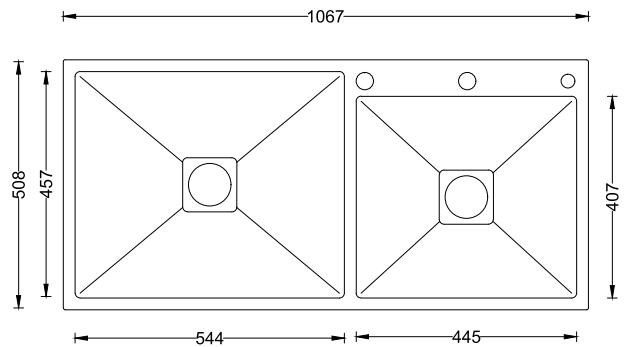

Sink Size : 915x457x228mm / 36"x18"x9"

Cut Out Size : 875x420mm

Cabinet Size : 1000mm

ACCESSORIES

Strainer

Strainer Cover

Model Code : **A01-208LX**
 Sink Size : 610x460x228mm / 24"x18"x9"
 Cut Out Size : 570x420mm
 Cabinet Size : 650mm

ACCESSORIES

Model Code : **A01-209LX**
 Sink Size : 762x508x228mm / 30"x20"x9"
 Cut Out Size : 725x470mm
 Cabinet Size : 800mm

ACCESSORIES

Model Code : **A02-210LX**
 Sink Size : 813x508x228mm / 32"x20"x9"
 Cut Out Size : 775x470mm
 Cabinet Size : 900mm

ACCESSORIES

Model Code : **A02-211LX**
 Sink Size : 915x508x228mm / 36"x20"x9"
 Cut Out Size : 875x470mm
 Cabinet Size : 1000mm

ACCESSORIES

Model Code : **A02-212LX**
 Sink Size : 1067x508x228mm / 42"x20"x9"
 Cut Out Size : 1030x470mm
 Cabinet Size : 1100mm

ACCESSORIES

Model Code : **A02-213LX**
 Sink Size : 1143x508x228mm / 45"x20"x9"
 Cut Out Size : 1105x470mm
 Cabinet Size : 1200mm

ACCESSORIES