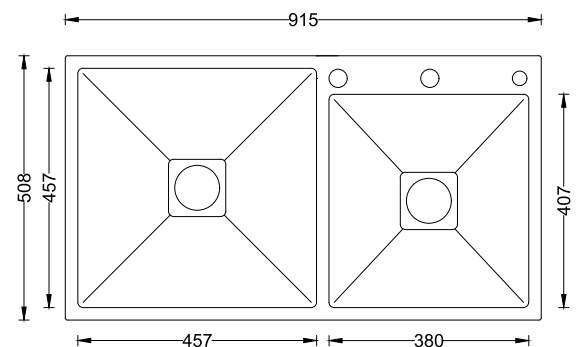

Sink Size : 915x457x228mm / 36"x18"x9"

Cut Out Size : 875x420mm

Cabinet Size : 1000mm

ACCESSORIES

Strainer

Strainer Cover

Model Code : **A01-208LX**
 Sink Size : 610x460x228mm / 24"x18"x9"
 Cut Out Size : 570x420mm
 Cabinet Size : 650mm

ACCESSORIES

Model Code : **A01-209LX**
 Sink Size : 762x508x228mm / 30"x20"x9"
 Cut Out Size : 725x470mm
 Cabinet Size : 800mm

ACCESSORIES

Model Code : **A02-210LX**
 Sink Size : 813x508x228mm / 32"x20"x9"
 Cut Out Size : 775x470mm
 Cabinet Size : 900mm

ACCESSORIES

Model Code : **A02-211LX**
 Sink Size : 915x508x228mm / 36"x20"x9"
 Cut Out Size : 875x470mm
 Cabinet Size : 1000mm

ACCESSORIES

Model Code : **A02-212LX**
 Sink Size : 1067x508x228mm / 42"x20"x9"
 Cut Out Size : 1030x470mm
 Cabinet Size : 1100mm

ACCESSORIES

Model Code : **A02-213LX**
 Sink Size : 1143x508x228mm / 45"x20"x9"
 Cut Out Size : 1105x470mm
 Cabinet Size : 1200mm

ACCESSORIES