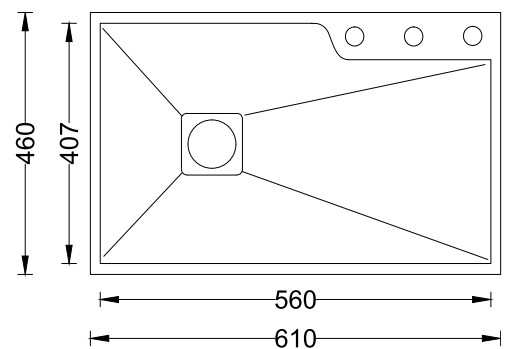

Sink Size : 915x457x228mm / 36"x18"x9"

Cut Out Size : 875x420mm

Cabinet Size : 1000mm

ACCESSORIES

Strainer

Strainer Cover

Model Code : **A01-208LX**
 Sink Size : 610x460x228mm / 24"x18"x9"
 Cut Out Size : 570x420mm
 Cabinet Size : 650mm

ACCESSORIES

Model Code : **A01-209LX**
 Sink Size : 762x508x228mm / 30"x20"x9"
 Cut Out Size : 725x470mm
 Cabinet Size : 800mm

ACCESSORIES

Model Code : **A02-210LX**
 Sink Size : 813x508x228mm / 32"x20"x9"
 Cut Out Size : 775x470mm
 Cabinet Size : 900mm

ACCESSORIES

Model Code : **A02-211LX**
 Sink Size : 915x508x228mm / 36"x20"x9"
 Cut Out Size : 875x470mm
 Cabinet Size : 1000mm

ACCESSORIES

Model Code : **A02-212LX**
 Sink Size : 1067x508x228mm / 42"x20"x9"
 Cut Out Size : 1030x470mm
 Cabinet Size : 1100mm

ACCESSORIES

Model Code : **A02-213LX**
 Sink Size : 1143x508x228mm / 45"x20"x9"
 Cut Out Size : 1105x470mm
 Cabinet Size : 1200mm

ACCESSORIES