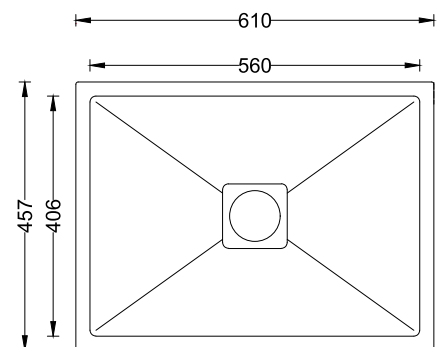

ACCESSORIES

Strainer

Strainer Cover

Model Code : **A01-203**

Sink Size : 610x457x228mm / 24"x18"x9"

Cut Out Size : 570x420mm

Cabinet Size : 650mm

ACCESSORIES

Strainer

Strainer Cover

Model Code : **A01-204**
Sink Size : 762x457x200mm / 30"x18"x9"
Cut Out Size : 725x420mm
Cabinet Size : 900mm

ACCESSORIES

Strainer

Strainer Cover

Model Code : **A02-205**
Sink Size : 940x457x228mm / 37"x18"x9"
Cut Out Size : 900x420mm
Cabinet Size : 1000mm

Sink Size : 915x457x228mm / 36"x18"x9"

Cut Out Size : 875x420mm

Cabinet Size : 1000mm

ACCESSORIES

Strainer

Strainer Cover

Model Code : **A01-208LX**
 Sink Size : 610x460x228mm / 24"x18"x9"
 Cut Out Size : 570x420mm
 Cabinet Size : 650mm

ACCESSORIES

Model Code : **A01-209LX**
 Sink Size : 762x508x228mm / 30"x20"x9"
 Cut Out Size : 725x470mm
 Cabinet Size : 800mm

ACCESSORIES

Model Code : **A02-210LX**
 Sink Size : 813x508x228mm / 32"x20"x9"
 Cut Out Size : 775x470mm
 Cabinet Size : 900mm