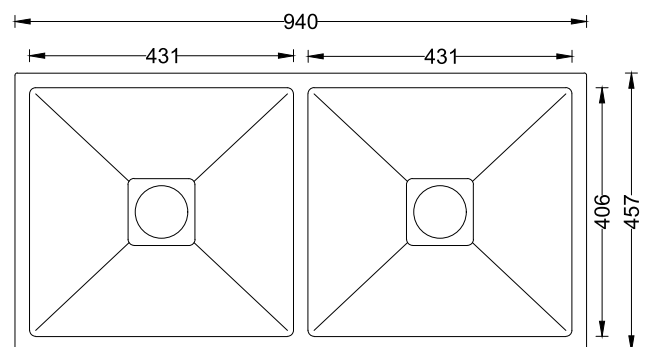

Strainer

Strainer Cover

Model Code : **A01-204**
Sink Size : 762x457x200mm / 30"x18"x9"
Cut Out Size : 725x420mm
Cabinet Size : 900mm

ACCESSORIES

Strainer

Strainer Cover

Model Code : **A02-205**
Sink Size : 940x457x228mm / 37"x18"x9"
Cut Out Size : 900x420mm
Cabinet Size : 1000mm

Sink Size : 915x457x228mm / 36"x18"x9"

Cut Out Size : 875x420mm

Cabinet Size : 1000mm

ACCESSORIES

Strainer

Strainer Cover

Model Code : **A01-208LX**
 Sink Size : 610x460x228mm / 24"x18"x9"
 Cut Out Size : 570x420mm
 Cabinet Size : 650mm

ACCESSORIES

Model Code : **A01-209LX**
 Sink Size : 762x508x228mm / 30"x20"x9"
 Cut Out Size : 725x470mm
 Cabinet Size : 800mm

ACCESSORIES

Model Code : **A02-210LX**
 Sink Size : 813x508x228mm / 32"x20"x9"
 Cut Out Size : 775x470mm
 Cabinet Size : 900mm

ACCESSORIES

Model Code : **A02-213LX**
 Sink Size : 1143x508x228mm / 45"x20"x9"
 Cut Out Size : 1105x470mm
 Cabinet Size : 1200mm

ACCESSORIES