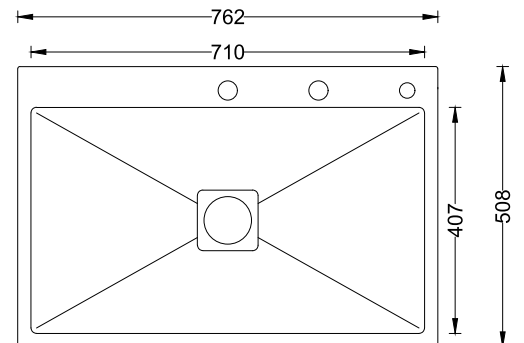

Sink Size : 915x457x228mm / 36"x18"x9"

Cut Out Size : 875x420mm

Cabinet Size : 1000mm

ACCESSORIES

Strainer

Strainer Cover

Model Code : **A01-208LX**
 Sink Size : 610x460x228mm / 24"x18"x9"
 Cut Out Size : 570x420mm
 Cabinet Size : 650mm

ACCESSORIES

Model Code : **A01-209LX**
 Sink Size : 762x508x228mm / 30"x20"x9"
 Cut Out Size : 725x470mm
 Cabinet Size : 800mm

ACCESSORIES

Model Code : **A02-210LX**
 Sink Size : 813x508x228mm / 32"x20"x9"
 Cut Out Size : 775x470mm
 Cabinet Size : 900mm

ACCESSORIES

Model Code : **A02-211LX**
 Sink Size : 915x508x228mm / 36"x20"x9"
 Cut Out Size : 875x470mm
 Cabinet Size : 1000mm

ACCESSORIES

Model Code : **A02-212LX**
 Sink Size : 1067x508x228mm / 42"x20"x9"
 Cut Out Size : 1030x470mm
 Cabinet Size : 1100mm

ACCESSORIES

Model Code : **A02-213LX**
 Sink Size : 1143x508x228mm / 45"x20"x9"
 Cut Out Size : 1105x470mm
 Cabinet Size : 1200mm

ACCESSORIES