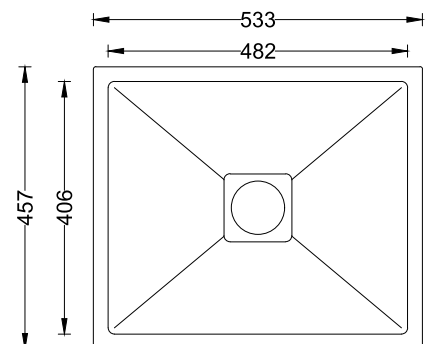

Model Code : **A01-201**

Sink Size : 457x406x200mm / 18"x16"x8"

Cut Out Size : 420x365mm

Cabinet Size : 500mm

ACCESSORIES

Strainer

Strainer Cover

Model Code : **A01-202**
Sink Size : 533x457x200mm / 21"x18"x8"
Cut Out Size : 495x420mm
Cabinet Size : 600mm

ACCESSORIES

Strainer

Strainer Cover

Model Code : **A01-203**

Sink Size : 610x457x228mm / 24"x18"x9"

Cut Out Size : 570x420mm

Cabinet Size : 650mm

ACCESSORIES

Sink Size : 915x457x228mm / 36"x18"x9"

Cut Out Size : 875x420mm

Cabinet Size : 1000mm

ACCESSORIES

Strainer

Strainer Cover

Model Code : **A01-208LX**
 Sink Size : 610x460x228mm / 24"x18"x9"
 Cut Out Size : 570x420mm
 Cabinet Size : 650mm

ACCESSORIES

Model Code : **A01-209LX**
 Sink Size : 762x508x228mm / 30"x20"x9"
 Cut Out Size : 725x470mm
 Cabinet Size : 800mm

ACCESSORIES

Model Code : **A02-210LX**
 Sink Size : 813x508x228mm / 32"x20"x9"
 Cut Out Size : 775x470mm
 Cabinet Size : 900mm