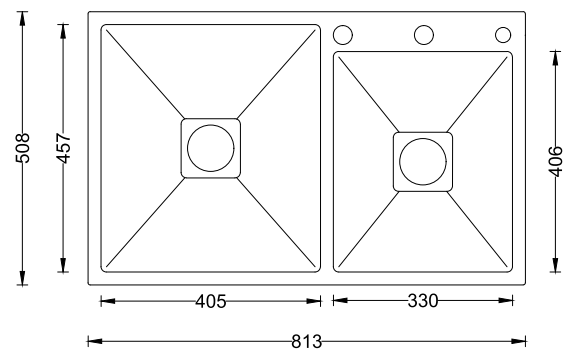

Sink Size : 915x457x228mm / 36"x18"x9"

Cut Out Size : 875x420mm

Cabinet Size : 1000mm

ACCESSORIES

Strainer

Strainer Cover

Model Code : **A01-208LX**
 Sink Size : 610x460x228mm / 24"x18"x9"
 Cut Out Size : 570x420mm
 Cabinet Size : 650mm

ACCESSORIES

Model Code : **A01-209LX**
 Sink Size : 762x508x228mm / 30"x20"x9"
 Cut Out Size : 725x470mm
 Cabinet Size : 800mm

ACCESSORIES

Model Code : **A02-210LX**
 Sink Size : 813x508x228mm / 32"x20"x9"
 Cut Out Size : 775x470mm
 Cabinet Size : 900mm

ACCESSORIES

Model Code : **A02-211LX**
 Sink Size : 915x508x228mm / 36"x20"x9"
 Cut Out Size : 875x470mm
 Cabinet Size : 1000mm

ACCESSORIES

Model Code : **A02-212LX**
 Sink Size : 1067x508x228mm / 42"x20"x9"
 Cut Out Size : 1030x470mm
 Cabinet Size : 1100mm

ACCESSORIES

Model Code : **A02-213LX**
 Sink Size : 1143x508x228mm / 45"x20"x9"
 Cut Out Size : 1105x470mm
 Cabinet Size : 1200mm

ACCESSORIES