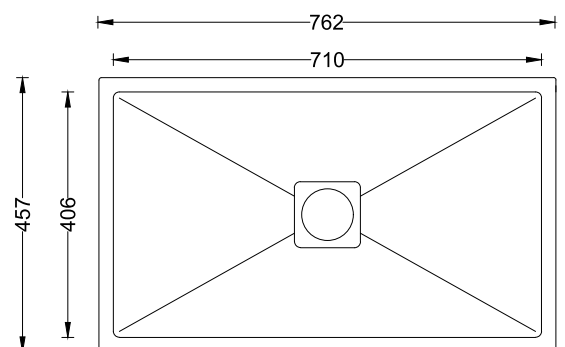

Strainer

Strainer Cover

Model Code : **A01-204**
Sink Size : 762x457x200mm / 30"x18"x9"
Cut Out Size : 725x420mm
Cabinet Size : 900mm

ACCESSORIES

Strainer

Strainer Cover

Model Code : **A02-205**
Sink Size : 940x457x228mm / 37"x18"x9"
Cut Out Size : 900x420mm
Cabinet Size : 1000mm

Sink Size : 915x457x228mm / 36"x18"x9"

Cut Out Size : 875x420mm

Cabinet Size : 1000mm

ACCESSORIES

Strainer

Strainer Cover

Model Code : **A01-208LX**
 Sink Size : 610x460x228mm / 24"x18"x9"
 Cut Out Size : 570x420mm
 Cabinet Size : 650mm

ACCESSORIES

Model Code : **A01-209LX**
 Sink Size : 762x508x228mm / 30"x20"x9"
 Cut Out Size : 725x470mm
 Cabinet Size : 800mm

ACCESSORIES

Model Code : **A02-210LX**
 Sink Size : 813x508x228mm / 32"x20"x9"
 Cut Out Size : 775x470mm
 Cabinet Size : 900mm

ACCESSORIES

Model Code : **A02-213LX**
 Sink Size : 1143x508x228mm / 45"x20"x9"
 Cut Out Size : 1105x470mm
 Cabinet Size : 1200mm

ACCESSORIES