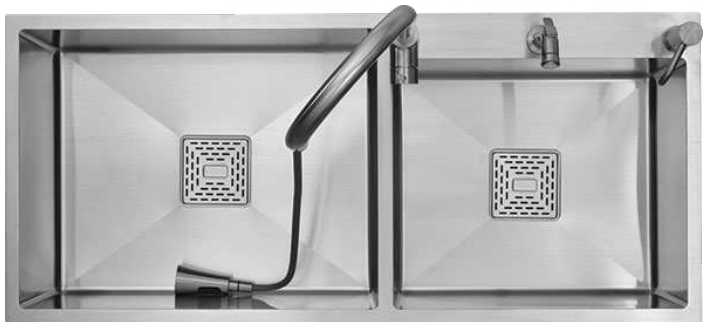

ACCESSORIES

Model Code : **A01-209LX**
 Sink Size : 762x508x228mm / 30"x20"x9"
 Cut Out Size : 725x470mm
 Cabinet Size : 800mm

ACCESSORIES

Model Code : **A02-210LX**
 Sink Size : 813x508x228mm / 32"x20"x9"
 Cut Out Size : 775x470mm
 Cabinet Size : 900mm

ACCESSORIES

Model Code : **A02-211LX**
 Sink Size : 915x508x228mm / 36"x20"x9"
 Cut Out Size : 875x470mm
 Cabinet Size : 1000mm

ACCESSORIES

Model Code : **A02-212LX**
 Sink Size : 1067x508x228mm / 42"x20"x9"
 Cut Out Size : 1030x470mm
 Cabinet Size : 1100mm

ACCESSORIES

Model Code : **A02-213LX**
 Sink Size : 1143x508x228mm / 45"x20"x9"
 Cut Out Size : 1105x470mm
 Cabinet Size : 1200mm

ACCESSORIES