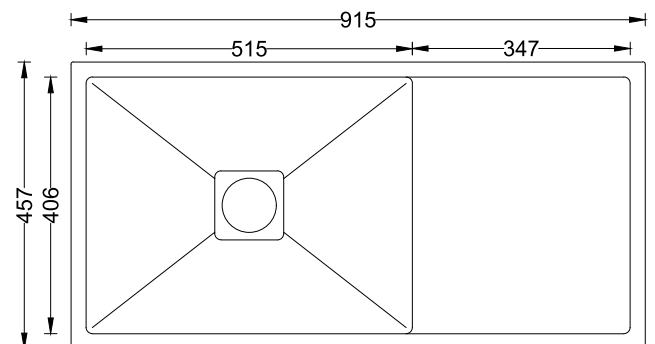

ACCESSORIES

Strainer Strainer Cover

Model Code : **A02-206**
 Sink Size : 1143x508x228mm / 45"x20"x9"
 Cut Out Size : 1105x470mm
 Cabinet Size : 1200mm

ACCESSORIES

Strainer Strainer Cover

Model Code : **A03-207**

Sink Size : 915x457x228mm / 36"x18"x9"

Cut Out Size : 875x420mm

Cabinet Size : 1000mm

ACCESSORIES

Strainer

Strainer Cover

Model Code : **A01-208LX**
 Sink Size : 610x460x228mm / 24"x18"x9"
 Cut Out Size : 570x420mm
 Cabinet Size : 650mm

ACCESSORIES

Model Code : **A01-209LX**
 Sink Size : 762x508x228mm / 30"x20"x9"
 Cut Out Size : 725x470mm
 Cabinet Size : 800mm

ACCESSORIES

Model Code : **A02-210LX**
 Sink Size : 813x508x228mm / 32"x20"x9"
 Cut Out Size : 775x470mm
 Cabinet Size : 900mm

ACCESSORIES

Model Code : **A02-211LX**
 Sink Size : 915x508x228mm / 36"x20"x9"
 Cut Out Size : 875x470mm
 Cabinet Size : 1000mm

ACCESSORIES

Model Code : **A02-212LX**
 Sink Size : 1067x508x228mm / 42"x20"x9"
 Cut Out Size : 1030x470mm
 Cabinet Size : 1100mm