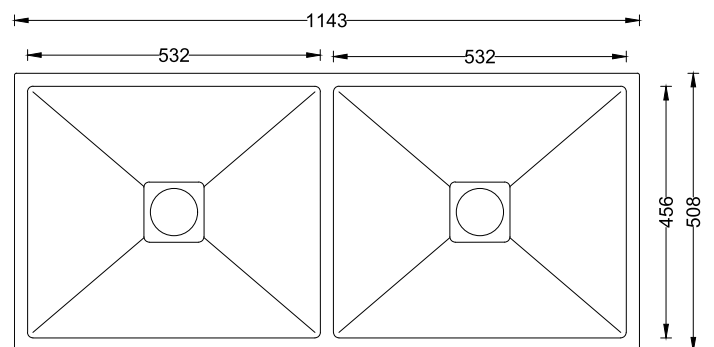

ACCESSORIES